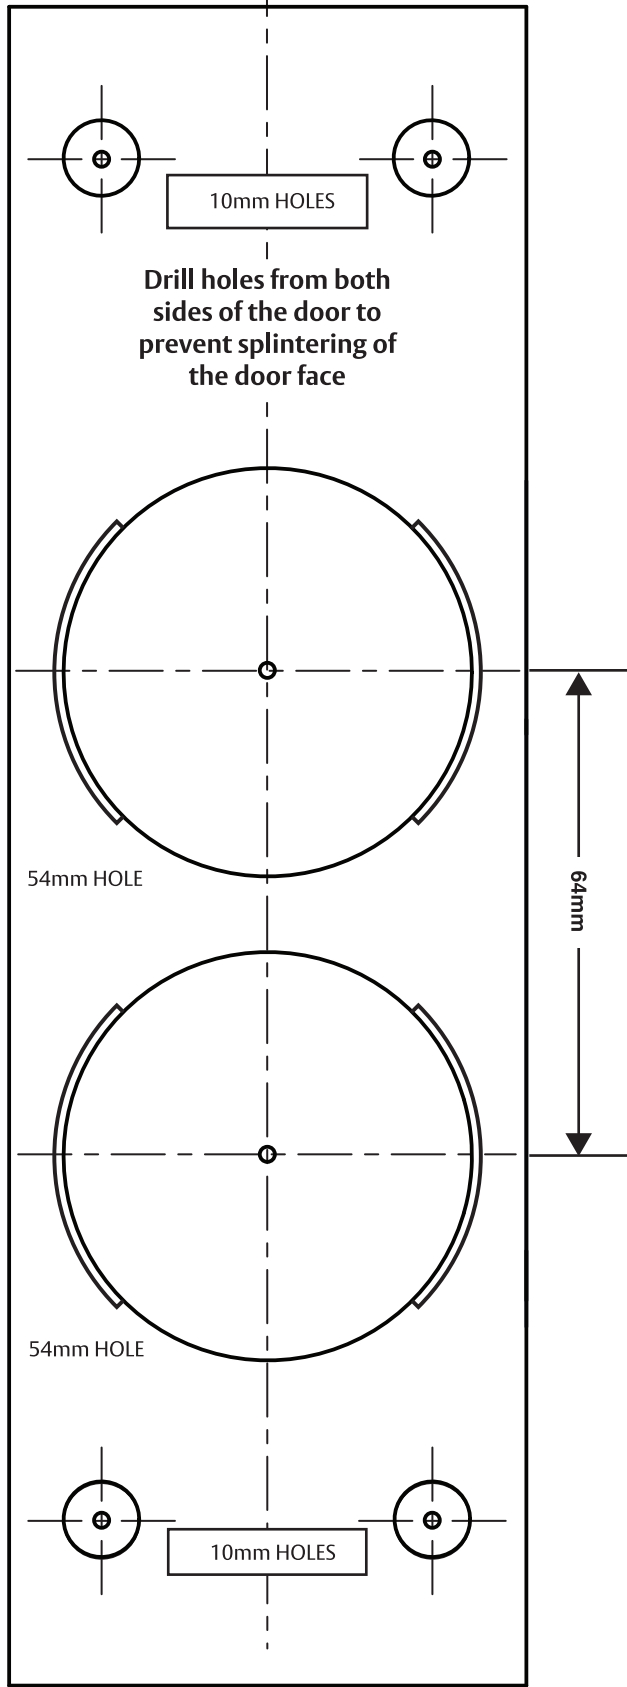

Unity Entrance Lock Installation Template

60mm BACKSET

FOLD HERE TO ALIGN WITH DOOR EDGE

Mark Door Edge Centre for drilling DPS 12.5mm hole

60mm

Mark Door Edge Centre for drilling 25mm Latch Hole

60mm

Suits 35-60mm thick doors

INSTALL-DEL

ASSA ABLOY

Yale

Unity Entrance Lock Installation Template

60mm BACKSET

FOLD HERE TO ALIGN WITH DOOR EDGE

Suits 35-60mm thick doors

INSTALL-DEL