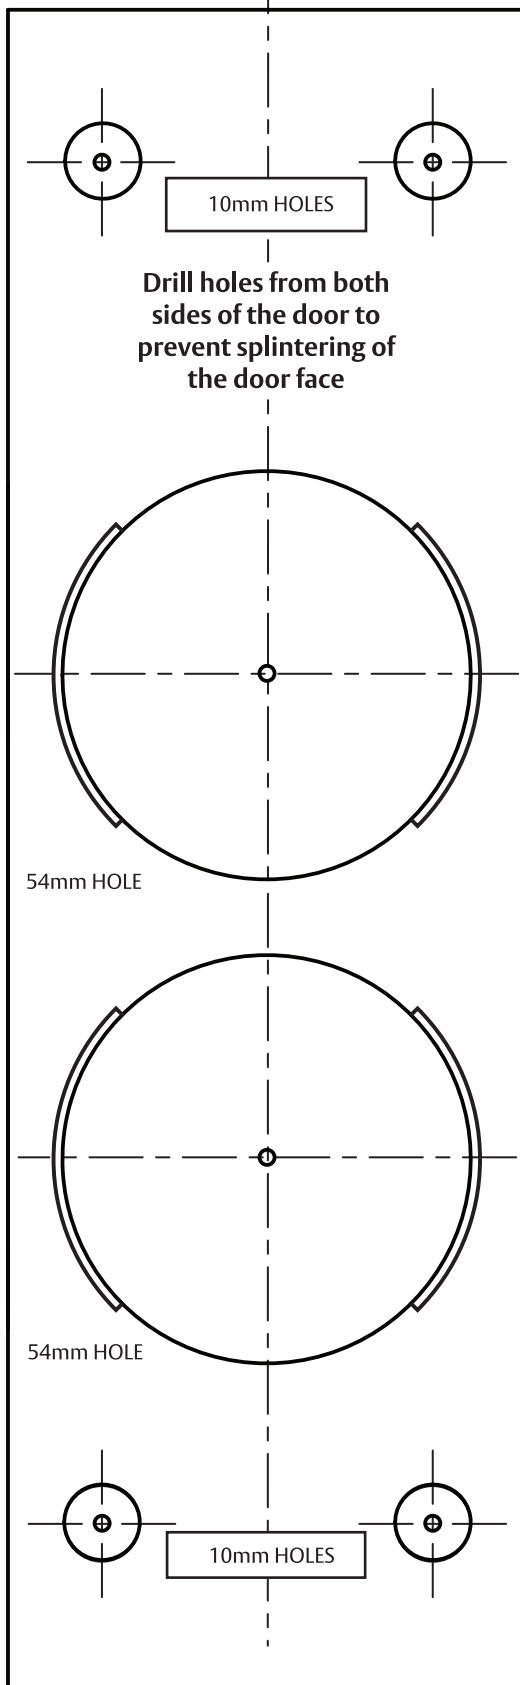

Unity Entrance Lock Installation Template

60mm BACKSET

FOLD HERE TO ALIGN WITH DOOR EDGE

Mark Door Edge Centre for drilling DPS 12.5mm hole

60mm

Mark Door Edge Centre for drilling 25mm Latch Hole

60mm

Suits 35-60mm thick doors

INSTALL-DEL

ASSA ABLOY

Yale

Unity Entrance Lock Installation Template

60mm BACKSET

FOLD HERE TO ALIGN WITH DOOR EDGE

Suits 35-60mm thick doors

INSTALL-DEL